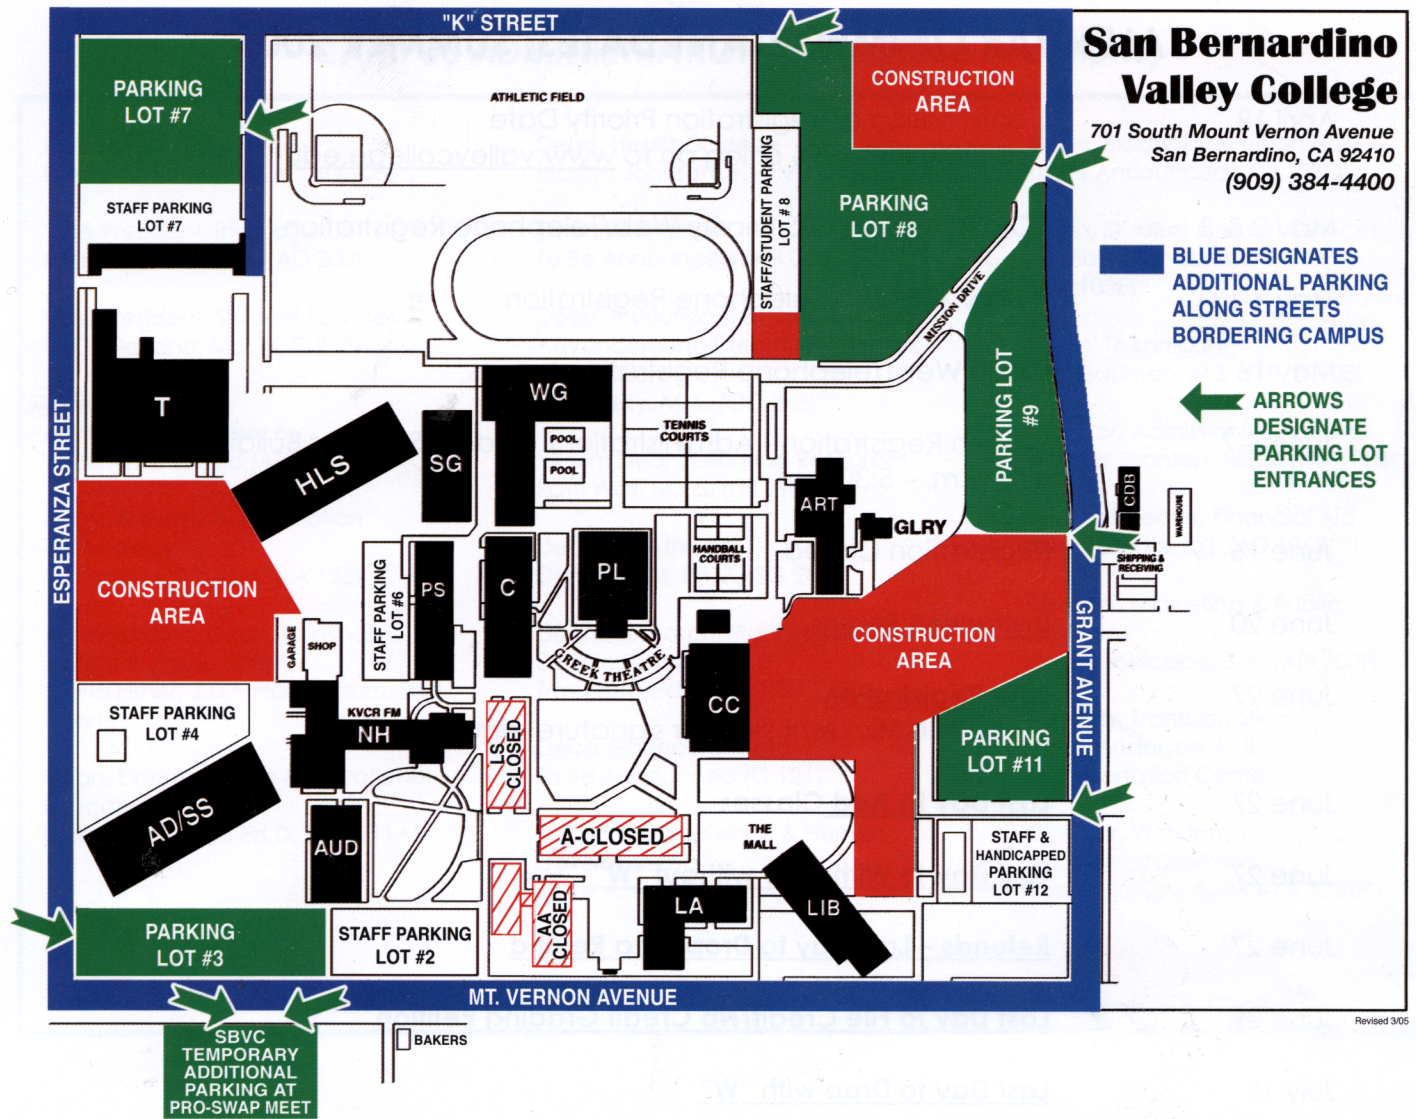

San Bernardino Valley College

701 South Mount Vernon Avenue
San Bernardino, CA 92410
(909) 384-4400

Revised 3/05

A	Administration - Closed	DPSS	Department of Public Social Services 2040 W. Woodpine, Colton 7997 N. Sierra, Fontana 881 W. Redlands, Redlands 494 N. E Street, San Bernardino	RDN	Redlands Day Nursery 1643 Plum Lane, Redlands
AA	Administrative Annex - Closed	FLDAF	Baseball, Football, Softball, Athletic Field	SBHR	San Bernardino Hall of Records 222 W. Hospitality Lane
AD/SS	Administration/Student Services	GLRY	Art Gallery	SBSD	San Bernardino Sheriff Department, Training Center, Institution Road, Glen Helen
ART	Art Building	HLS	Health & Life Science Building	SBST	San Bernardino Steel 5454 Industrial Parkway, Devore
AUD	Auditorium	HOSP	Hospital	SBTF	Stater Bros. Training Facility 1055 Bloomington Ave., Bloomington
BBHS	Big Bear High School 351 Maple Lane, Big Bear City	LIB	Library	SG	Snyder Gym (Men's)
BCPS	Bloomington Christian Pre-school 99004 Bloomington Ave., Bloomington	LA	Liberal Arts Building	T	Technical Building
BHS	Bloomington High School 10750 Laurel Ave., Bloomington	LLVH	Loma Linda VA Medical Center 11201 Benton Street, Loma Linda	TRAN	264 S. Leland Norton Way, San Bernardino
BMBC	Greater Bethel Baptist Church 222 East 2nd Street, San Bernardino	LS	Life Science Building - Closed	TRCK	Track
C	Chemistry Building	NH	North Hall Building	WG	Women's Gym
CC	Campus Center	PERR	Perris Hill Bowl 1001 E. Highland Ave., San Bernardino	WRP	City of San Bernardino Water Reclamation Plant 399 Chandler Place, San Bernardino
CCS	Child Care Services 144 North Mt. View, San Bernardino	PL	Planetarium		
CCSUNR	Sun Room	POOL	Women's Gym		
CDB	Child Development Building	PS	Physical Science Building		
CHC	Crafton Hills College	RCPR	Rialto Christian Pre-school 1308 Riverside Ave., Rialto		
CRTS	Racquetball/Tennis Courts				